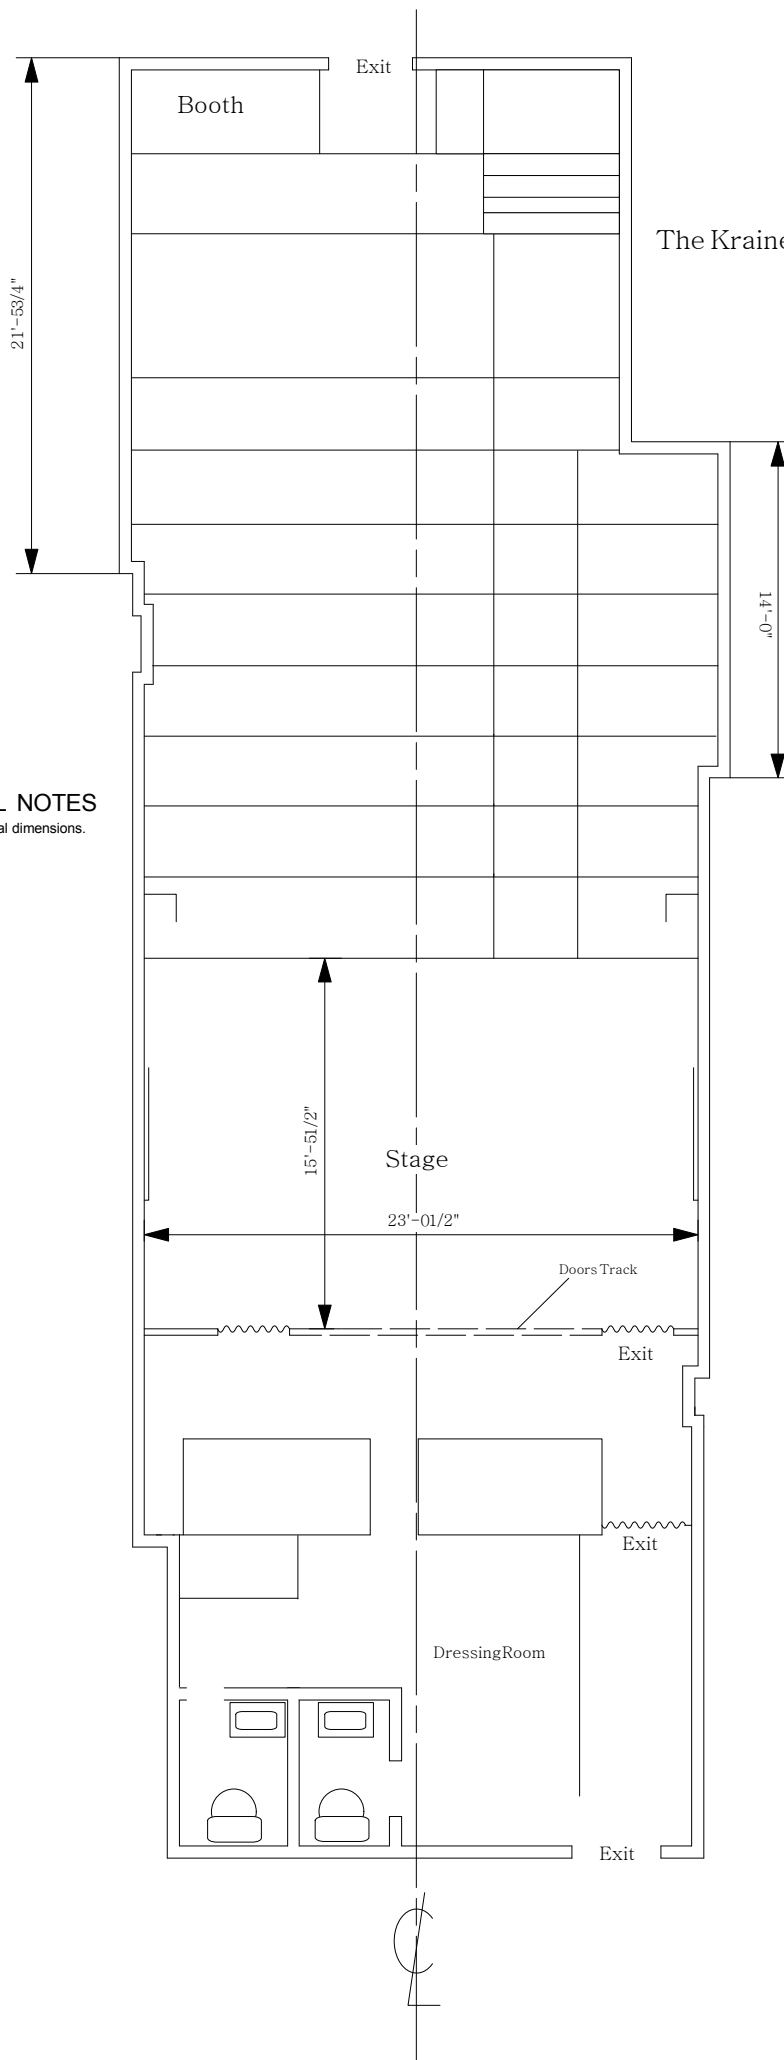

# The Kraine Theater

The Kraine Theater 85 E. 4TH ST. New York, NY 10003

GENERAL NOTES  
- Verify any crucial dimensions.

Ground Plan

The Kraine Theater
Lighting Designer: Alberto A. Vicente
Scale: 1/8" = 1'-0"
Date: July 12, 2010